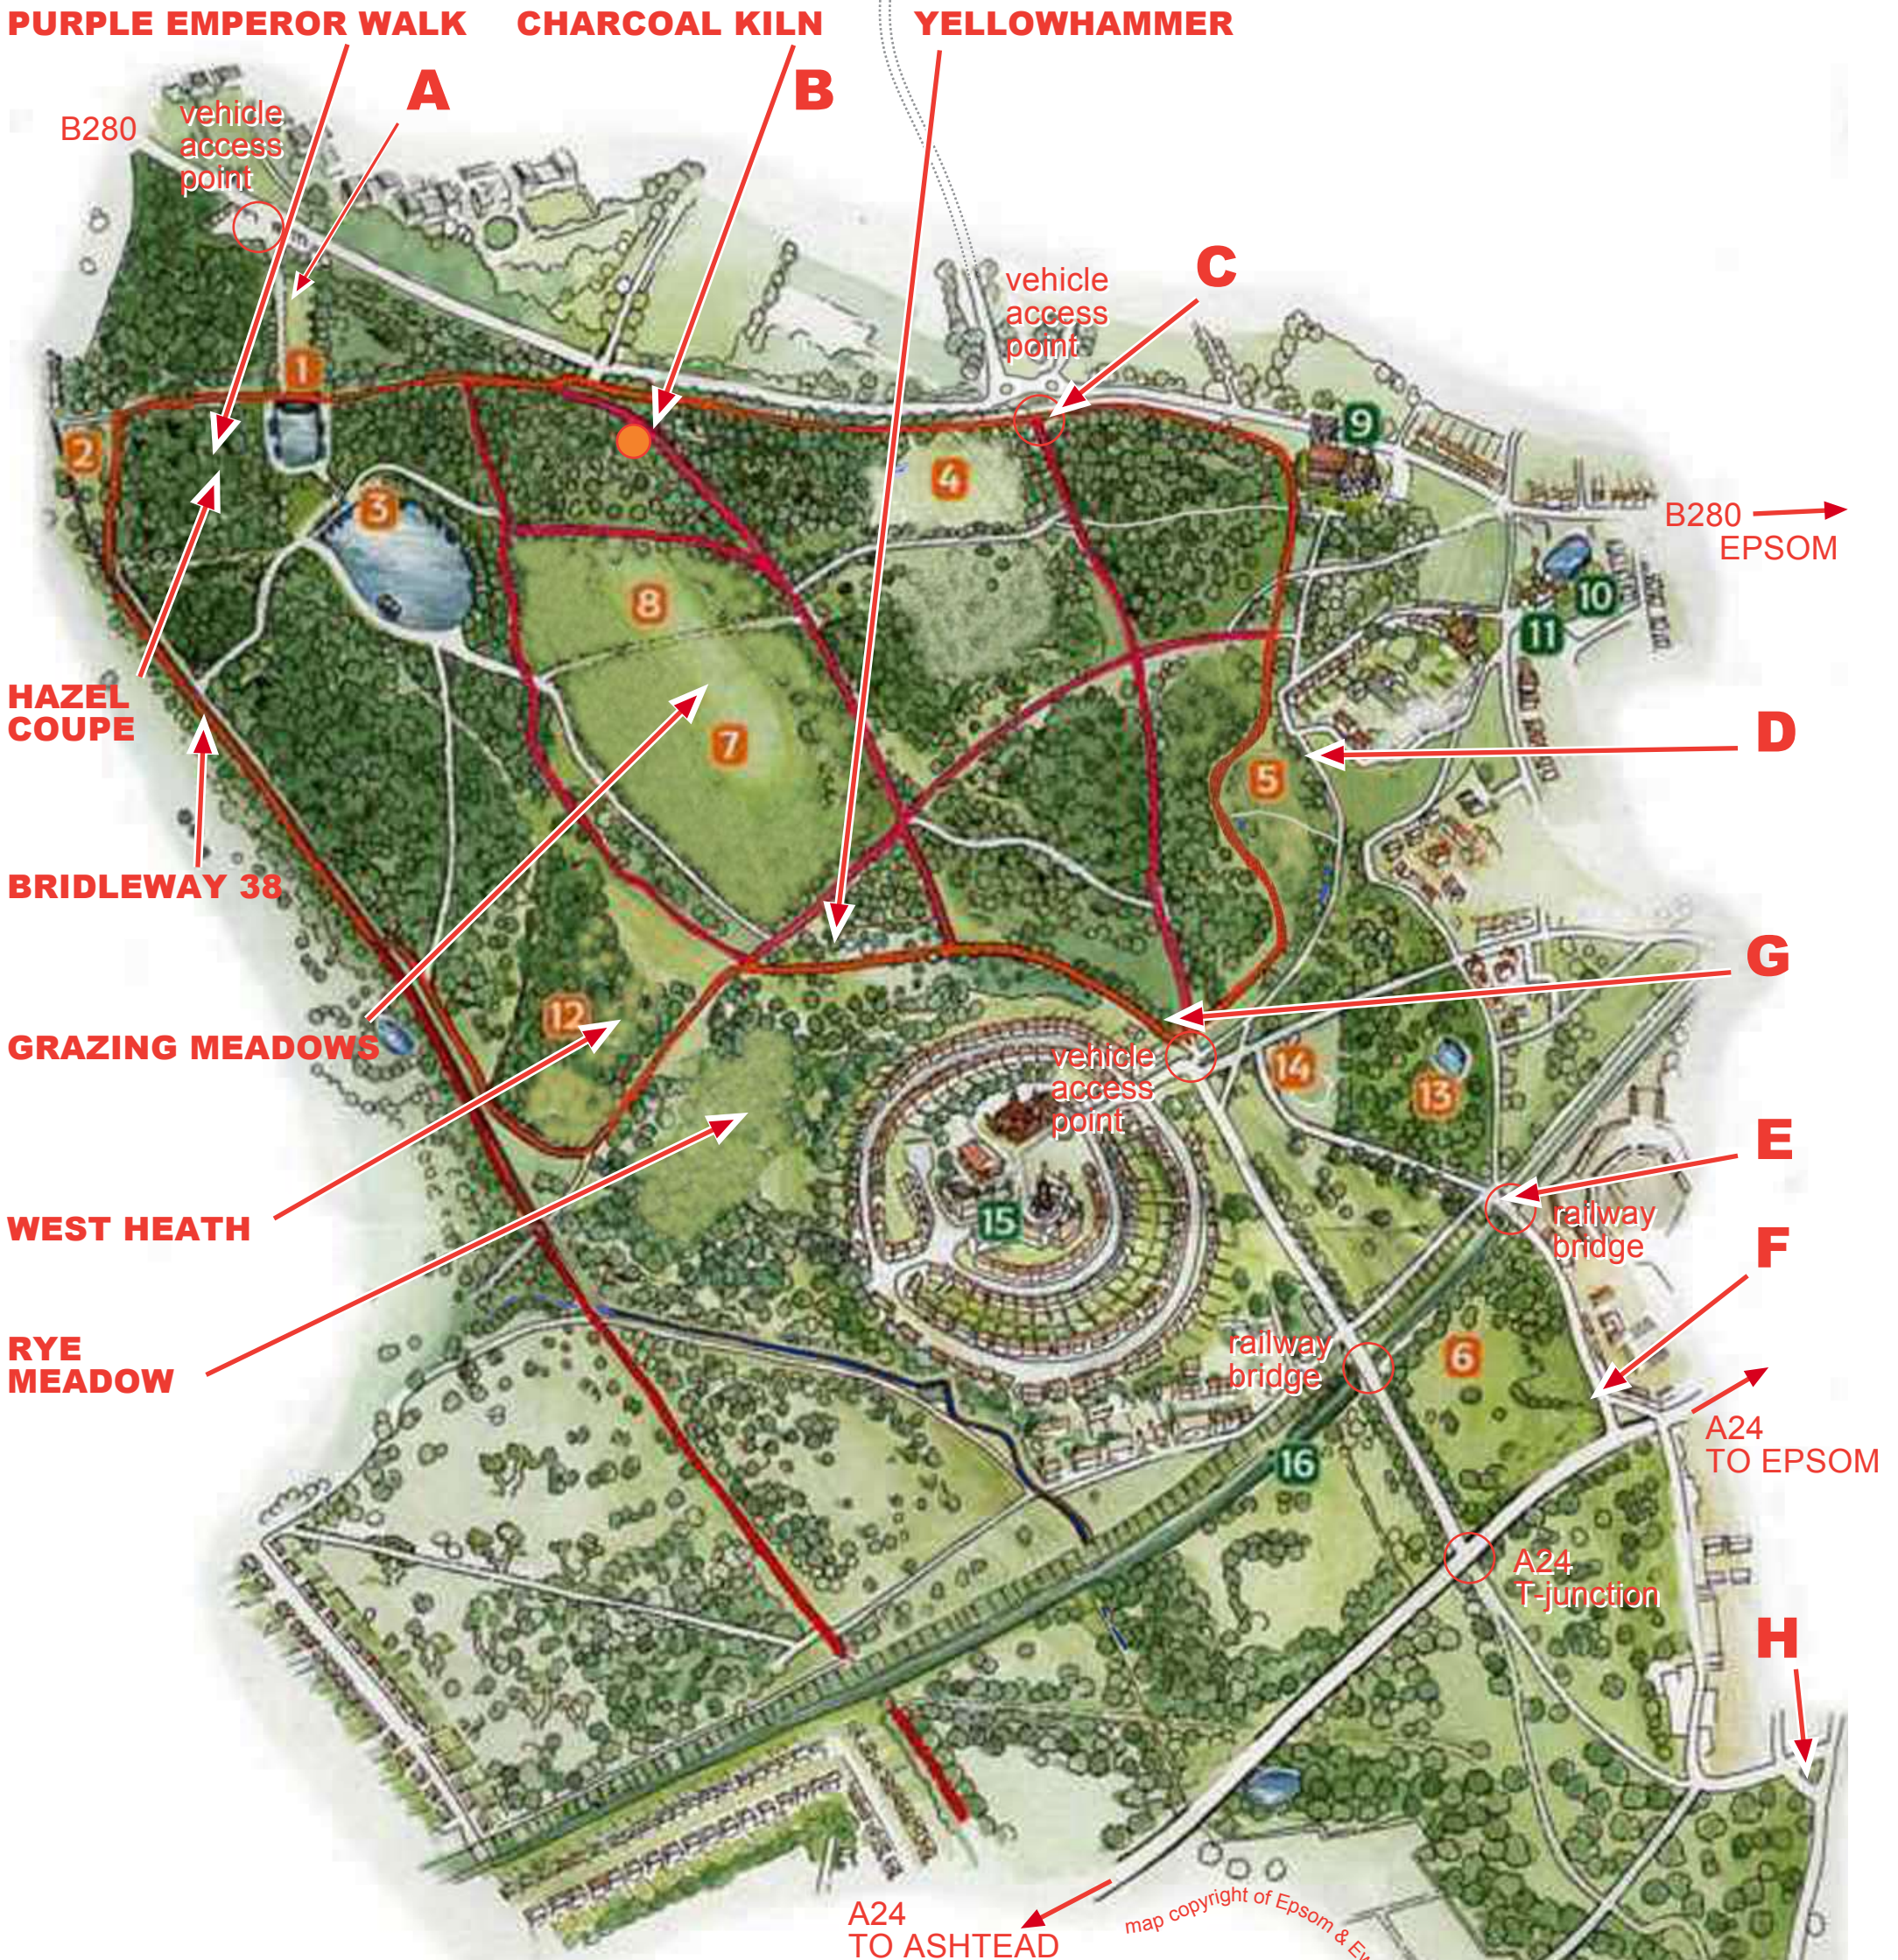

MAP OF EPSOM COMMON

0 1/2 1 mile

Horton Country Park

KEY TO MAP

- | | |
|--------------------|--------------------|
| 1. Stew Pond | 9. Christ Church |
| 2. Woodcock Corner | 10. Stamford Green |
| 3. Great Pond | 11. The Cricketers |
| 4. Horton Heath | 12. West Heath |
| 5. Bramble Heath | 13. Blakes Pond |
| 6. Castle Heath | 14. Webb's Folly |
| 7. High Meadow | 15. Epsom Well |
| 8. Low Meadow | 16. The Railway |
| | 17. Barons Pond |

map copyright of Epsom & Ewell Borough Council - used with permission